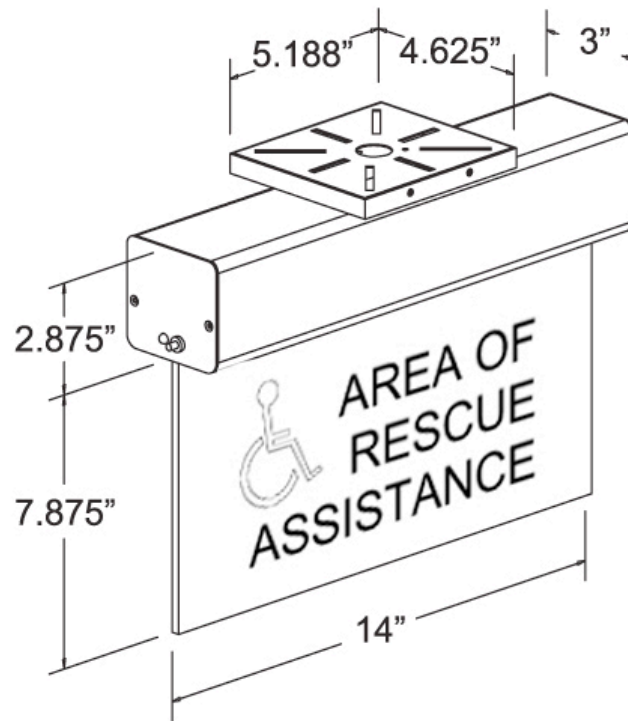

Description

Talk-A-Phone's ETP-SIGN/LD Deluxe Lighted Sign designates a location as an Area of Rescue Assistance and aids in locating an emergency phone. The sign features an architectural slim design to fit into any environment.

Specifications

Dimensions (W x H x D):	14.0 x 10.75 x 3.0 in. (356 x 273 x 76 mm)
Weight:	5.5 lbs. (2.5 kg)
Construction:	Black finish powder coated aluminum housing with high quality optically true acrylic panels
Power:	7.5 watts, 120/277VAC, 60 Hz
Battery:	Maintenance-free lead acid battery provides 90-minute emergency run time with 24-hour recharge time
Protection:	Short circuit, voltage surge, and brown out protection. Low voltage disconnect to eliminate deep discharge.
Mounting:	Mounts to a wall or hangs from a ceiling
Warranty:	2-year warranty

Options

Area of Refuge Deluxe Lighted Sign: Order model **ETP-SIGN/LDR** for Area of Refuge Deluxe Lighted Sign.

ETP-SIGN/LD – Deluxe Lighted Sign

Dimensional Diagram

All dimensions are in inches and are provided for reference only.